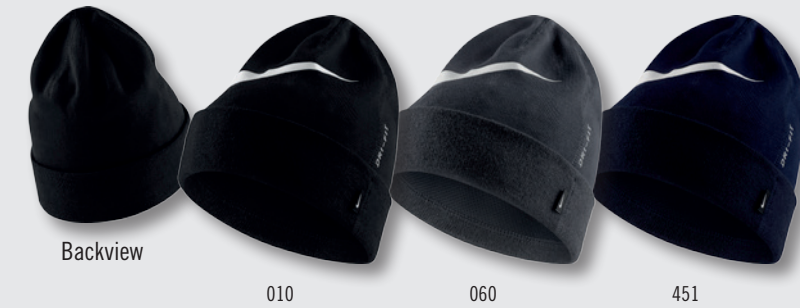

010 Black/(White)
060 Anthracite/(White)
451 Obsidian/(White)

AV9751

Unisex: One size fits all

RRP RUB 1490

Life-cycle: 01 January 2019 - 31 December 2020

CREW SOCK

ЛЕГЕНДАРНЫЙ ДИЗАЙН. СОЗДАНО ДЛЯ ТРЕНИРОВОК.

- Технология Dri-FIT обеспечивает вентиляцию и комфорт.
- Динамическая компрессия свода стопы для идеальной поддержки.
- Плоский шов на мыске не натирает кожу.
- 67% нейлон, 23% хлопок, 6% полиэстер, 4% спандекс.